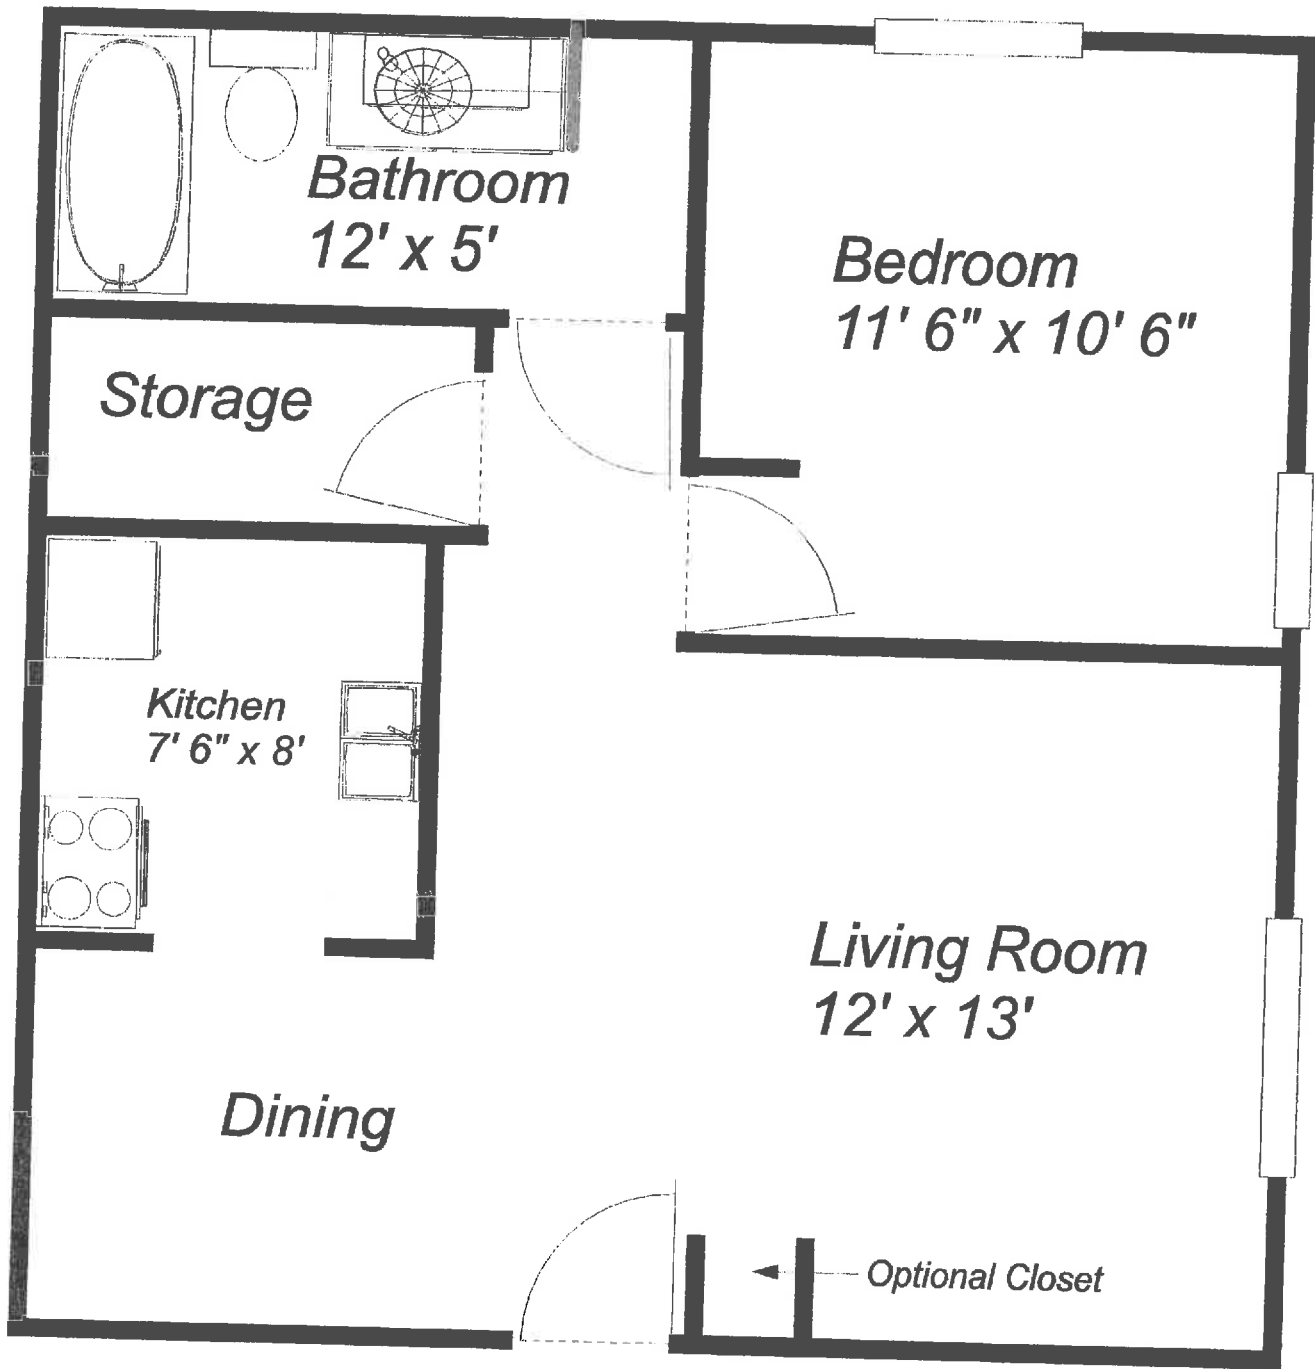

*1 Bedroom, 1 bath, 621 sq. ft.
 Unit Type: A-1
 dimensions approximate*

*1 Bedroom, 1 bath, 650 sq. ft.
Unit Type: B
dimensions approximate*

*1 Bedroom, 1 bath, 674 sq. ft.
Unit Type: B-2
dimensions approximate*

*1 Bedroom, 1 bath, 735 sq. ft.
Unit Type: Super B
dimensions approximate*

*1 Bedroom, 1 bath, 656 sq. ft.
Unit Type: C
dimensions approximate*

*2 Bedroom, 1 bath, 839 sq. ft.
Unit Type: D
dimensions approximate*

*2 Bedroom, 1 bath, 932 sq. ft.
Unit Type: E
dimensions approximate*

*2 Bedroom, 1 bath, 886 sq. ft.
Unit Type: F
dimensions approximate*

2 Bedroom, 2 bath, 1,048 sq. ft.

Unit Type: G

dimensions approximate

2 Bedroom, 2 bath, 1,290 sq. ft.
Unit Type: H
dimensions approximate