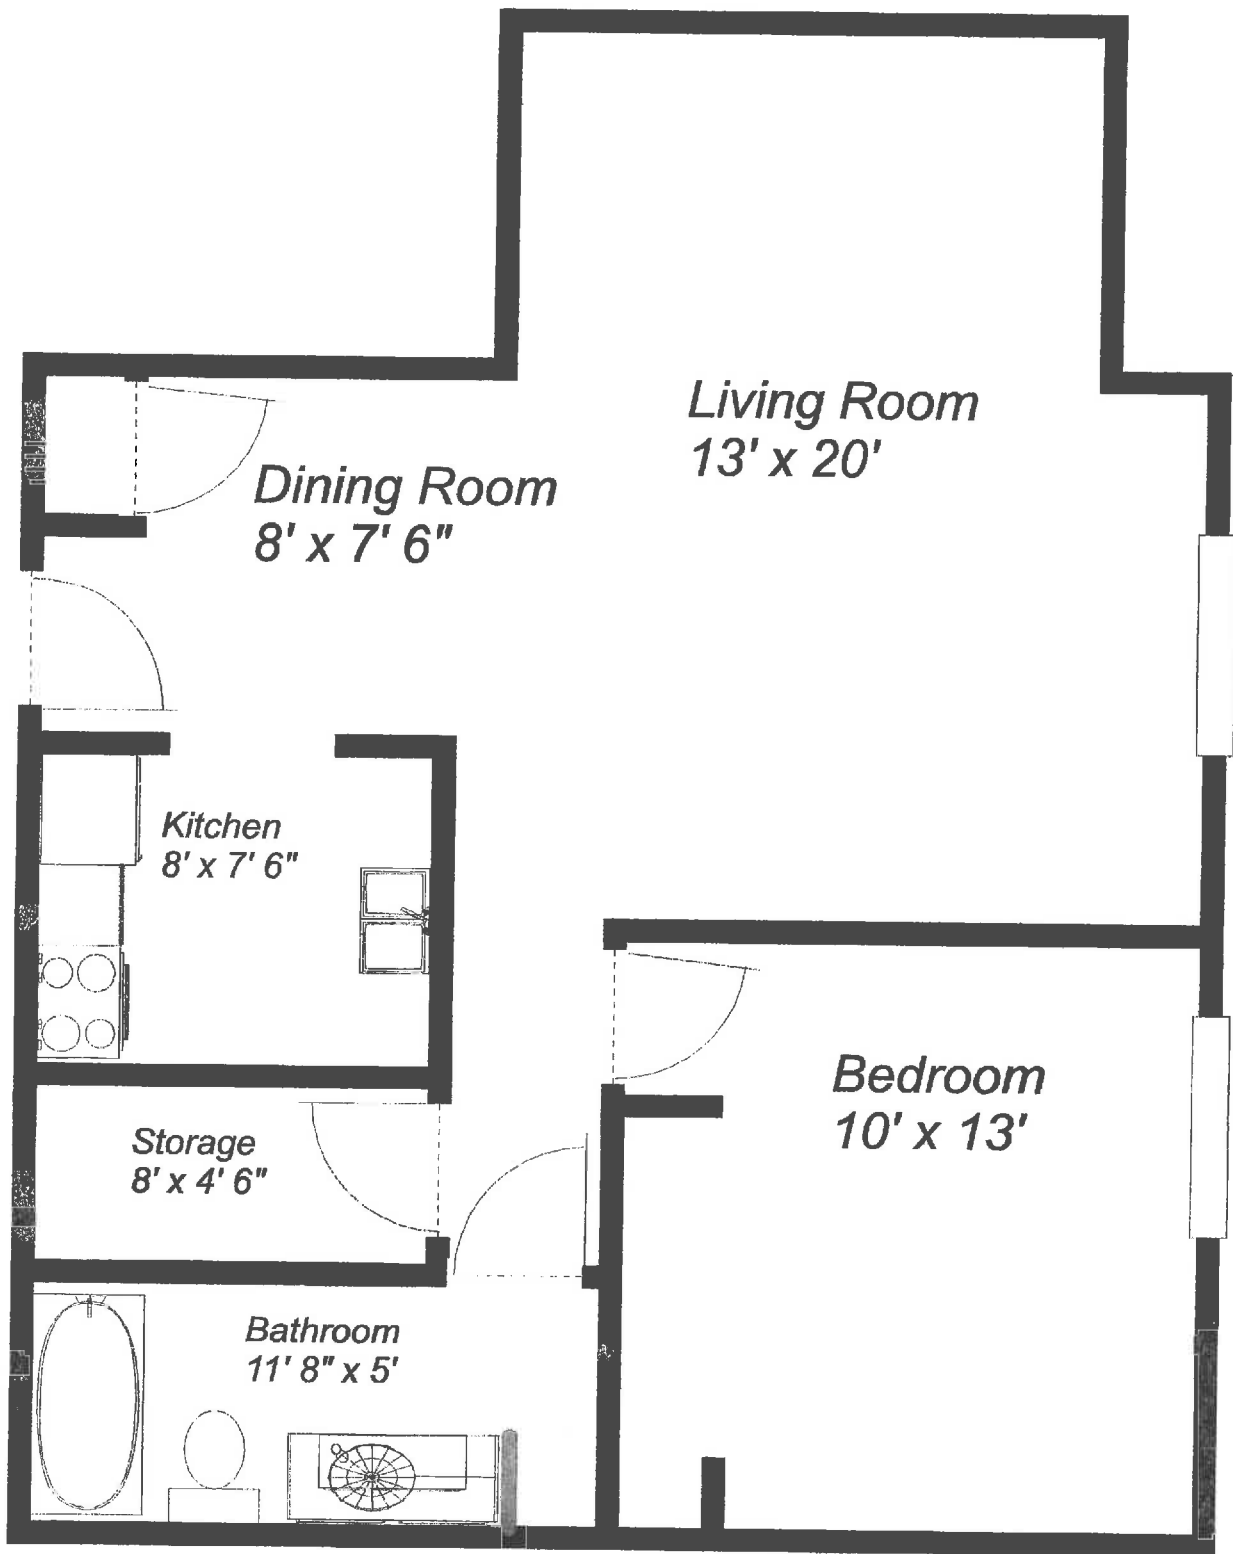

*1 Bedroom, 1 bath, 621 sq. ft.
 Unit Type: A-1
 dimensions approximate*

*1 Bedroom, 1 bath, 650 sq. ft.
Unit Type: B
dimensions approximate*

*1 Bedroom, 1 bath, 674 sq. ft.
Unit Type: B-2
dimensions approximate*

*1 Bedroom, 1 bath, 735 sq. ft.
Unit Type: Super B
dimensions approximate*

*1 Bedroom, 1 bath, 656 sq. ft.
Unit Type: C
dimensions approximate*

*2 Bedroom, 1 bath, 839 sq. ft.
Unit Type: D
dimensions approximate*

*2 Bedroom, 1 bath, 932 sq. ft.
Unit Type: E
dimensions approximate*

*2 Bedroom, 1 bath, 886 sq. ft.
Unit Type: F
dimensions approximate*

2 Bedroom, 2 bath, 1,048 sq. ft.

Unit Type: G

dimensions approximate

2 Bedroom, 2 bath, 1,290 sq. ft.
Unit Type: H
dimensions approximate