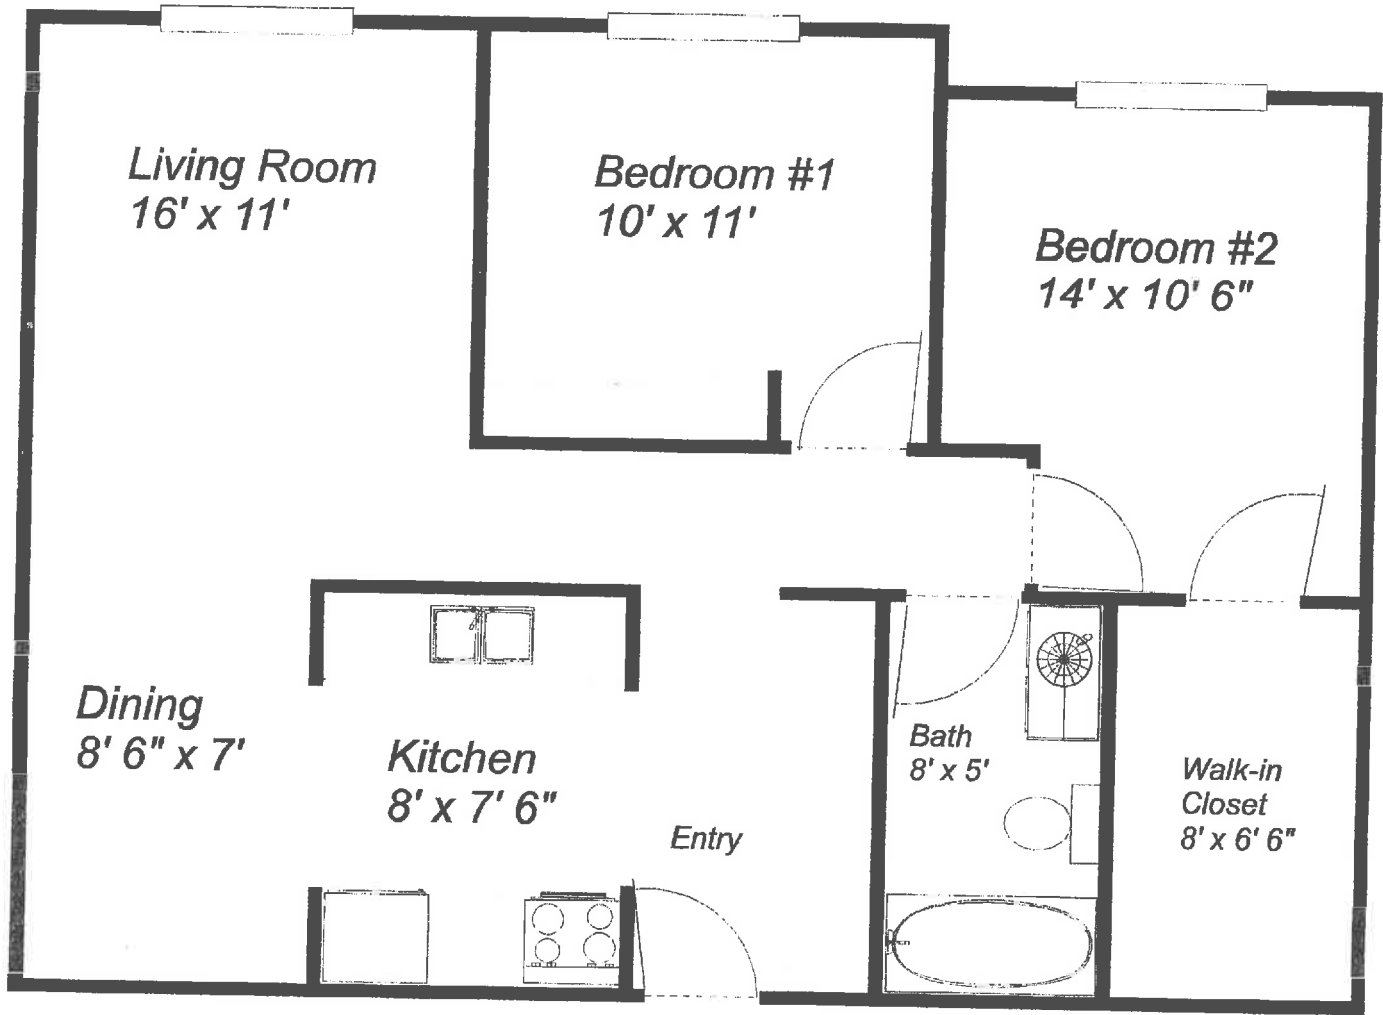

*1 Bedroom, 1 bath, 621 sq. ft.
 Unit Type: A-1
 dimensions approximate*

*1 Bedroom, 1 bath, 650 sq. ft.
Unit Type: B
dimensions approximate*

*1 Bedroom, 1 bath, 674 sq. ft.
Unit Type: B-2
dimensions approximate*

*1 Bedroom, 1 bath, 735 sq. ft.
Unit Type: Super B
dimensions approximate*

*1 Bedroom, 1 bath, 656 sq. ft.
Unit Type: C
dimensions approximate*

*2 Bedroom, 1 bath, 839 sq. ft.
Unit Type: D
dimensions approximate*

*2 Bedroom, 1 bath, 932 sq. ft.
Unit Type: E
dimensions approximate*

*2 Bedroom, 1 bath, 886 sq. ft.
Unit Type: F
dimensions approximate*

2 Bedroom, 2 bath, 1,048 sq. ft.

Unit Type: G

dimensions approximate

2 Bedroom, 2 bath, 1,290 sq. ft.
Unit Type: H
dimensions approximate