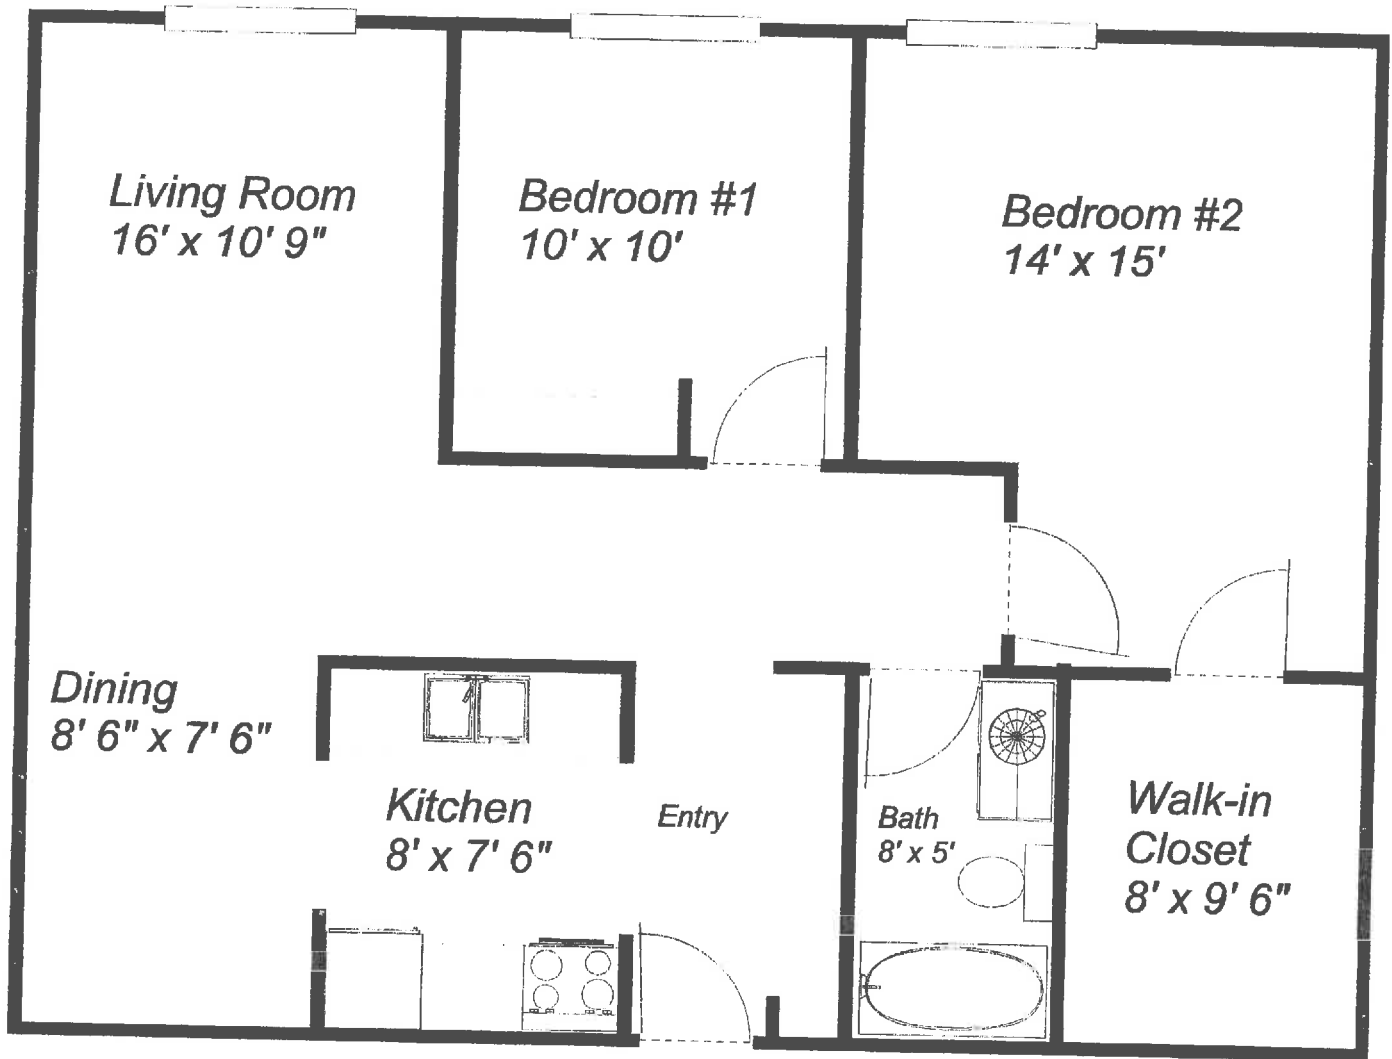

*1 Bedroom, 1 bath, 621 sq. ft.
 Unit Type: A-1
 dimensions approximate*

*1 Bedroom, 1 bath, 650 sq. ft.
Unit Type: B
dimensions approximate*

*1 Bedroom, 1 bath, 674 sq. ft.
Unit Type: B-2
dimensions approximate*

*1 Bedroom, 1 bath, 735 sq. ft.
Unit Type: Super B
dimensions approximate*

*1 Bedroom, 1 bath, 656 sq. ft.
Unit Type: C
dimensions approximate*

*2 Bedroom, 1 bath, 839 sq. ft.
Unit Type: D
dimensions approximate*

*2 Bedroom, 1 bath, 932 sq. ft.
Unit Type: E
dimensions approximate*

*2 Bedroom, 1 bath, 886 sq. ft.
Unit Type: F
dimensions approximate*

2 Bedroom, 2 bath, 1,048 sq. ft.

Unit Type: G

dimensions approximate

2 Bedroom, 2 bath, 1,290 sq. ft.
Unit Type: H
dimensions approximate