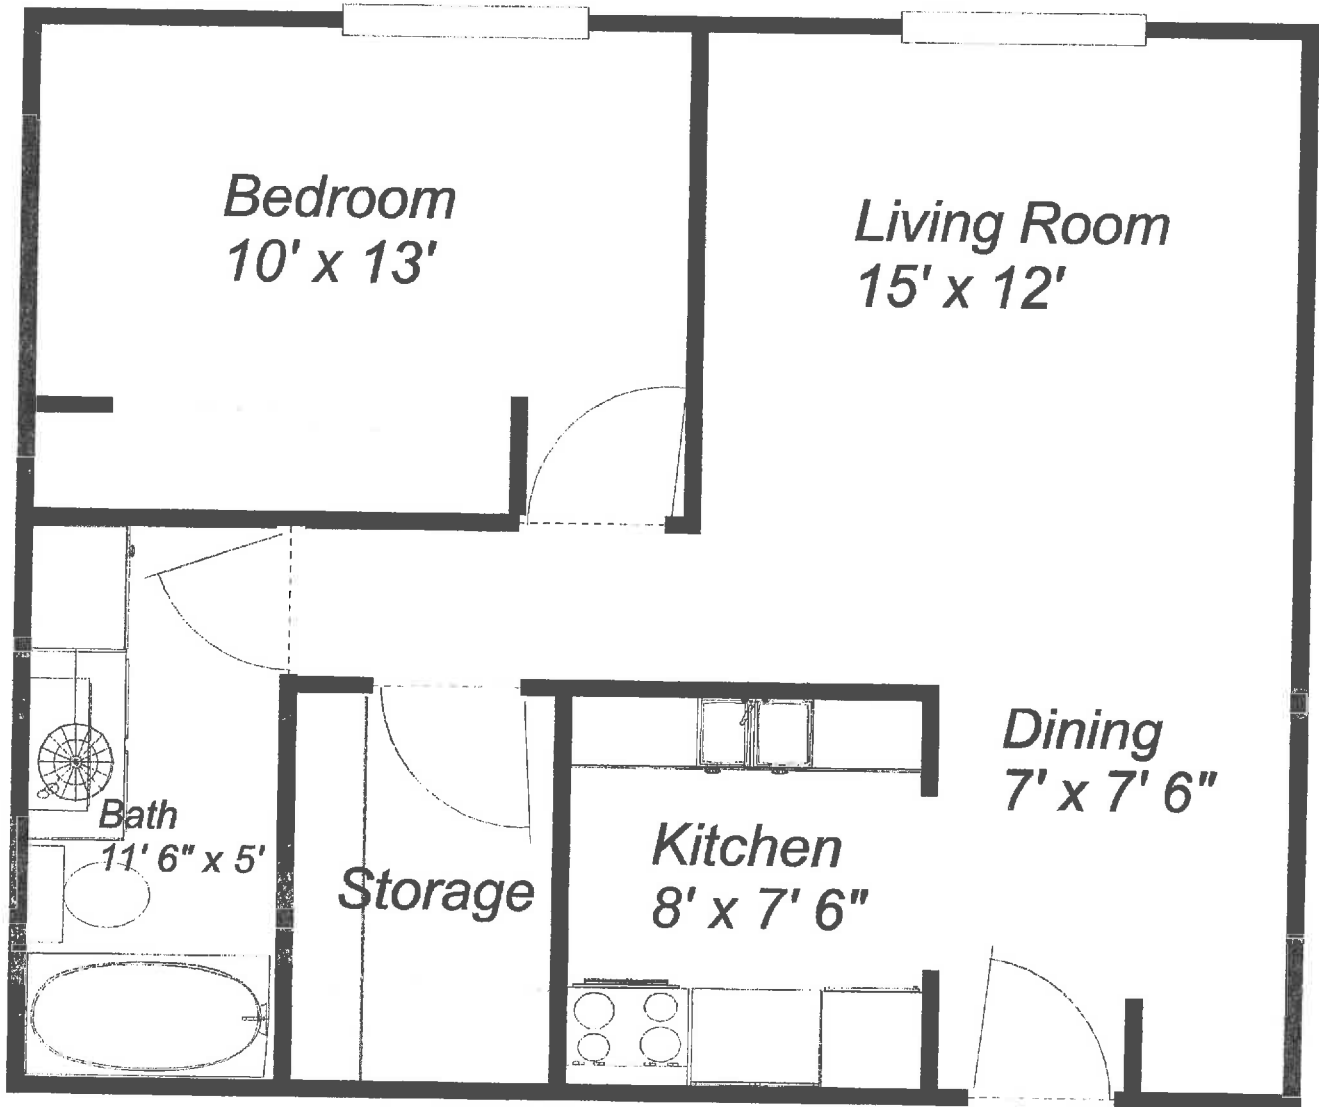

*1 Bedroom, 1 bath, 621 sq. ft.
 Unit Type: A-1
 dimensions approximate*

*1 Bedroom, 1 bath, 650 sq. ft.
Unit Type: B
dimensions approximate*

*1 Bedroom, 1 bath, 674 sq. ft.
Unit Type: B-2
dimensions approximate*

*1 Bedroom, 1 bath, 735 sq. ft.
Unit Type: Super B
dimensions approximate*

*1 Bedroom, 1 bath, 656 sq. ft.
Unit Type: C
dimensions approximate*

*2 Bedroom, 1 bath, 839 sq. ft.
Unit Type: D
dimensions approximate*

*2 Bedroom, 1 bath, 932 sq. ft.
Unit Type: E
dimensions approximate*

*2 Bedroom, 1 bath, 886 sq. ft.
Unit Type: F
dimensions approximate*

2 Bedroom, 2 bath, 1,048 sq. ft.

Unit Type: G

dimensions approximate

2 Bedroom, 2 bath, 1,290 sq. ft.
Unit Type: H
dimensions approximate