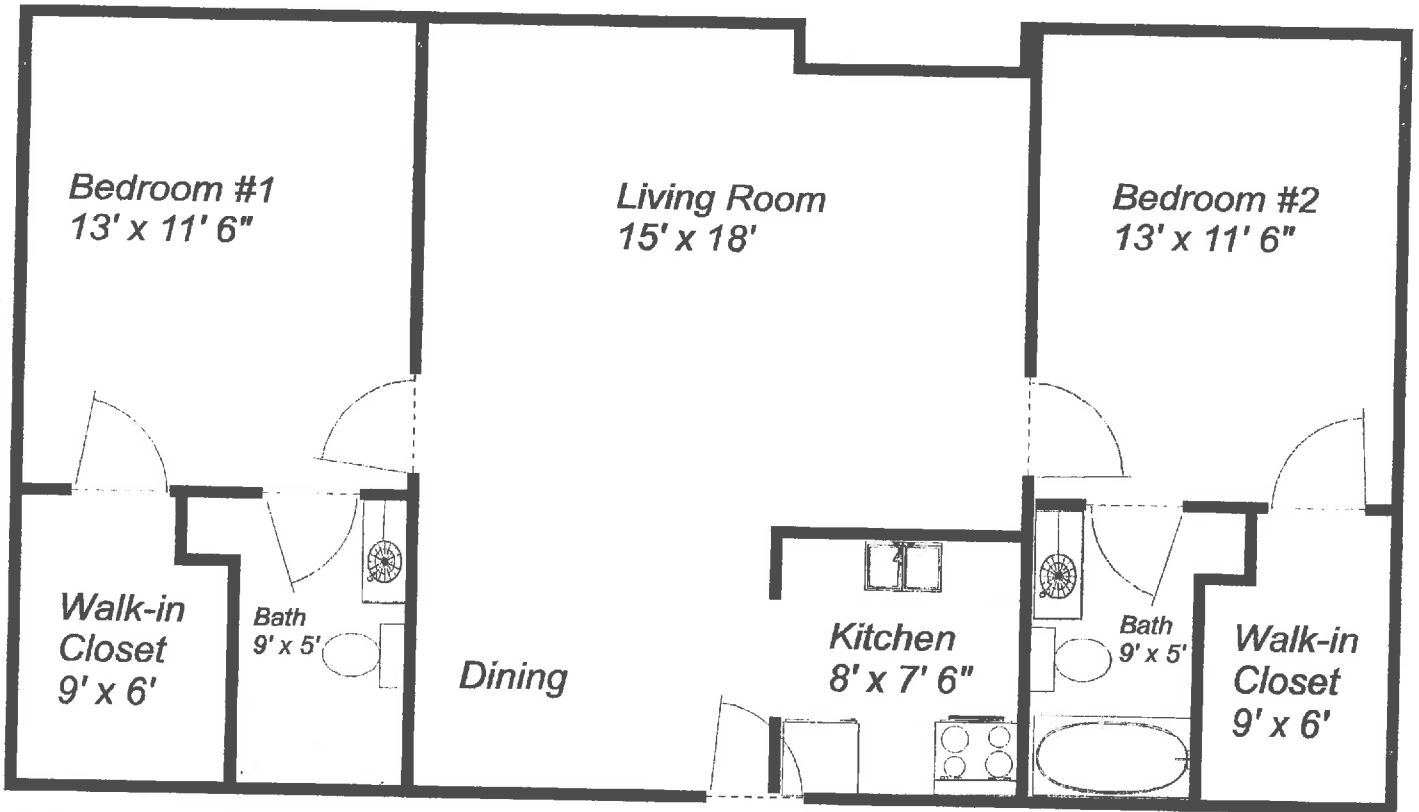

*1 Bedroom, 1 bath, 621 sq. ft.
 Unit Type: A-1
 dimensions approximate*

*1 Bedroom, 1 bath, 650 sq. ft.
Unit Type: B
dimensions approximate*

*1 Bedroom, 1 bath, 674 sq. ft.
Unit Type: B-2
dimensions approximate*

*1 Bedroom, 1 bath, 735 sq. ft.
Unit Type: Super B
dimensions approximate*

*1 Bedroom, 1 bath, 656 sq. ft.
Unit Type: C
dimensions approximate*

*2 Bedroom, 1 bath, 839 sq. ft.
Unit Type: D
dimensions approximate*

*2 Bedroom, 1 bath, 932 sq. ft.
Unit Type: E
dimensions approximate*

*2 Bedroom, 1 bath, 886 sq. ft.
Unit Type: F
dimensions approximate*

2 Bedroom, 2 bath, 1,048 sq. ft.

Unit Type: G

dimensions approximate

2 Bedroom, 2 bath, 1,290 sq. ft.
Unit Type: H
dimensions approximate