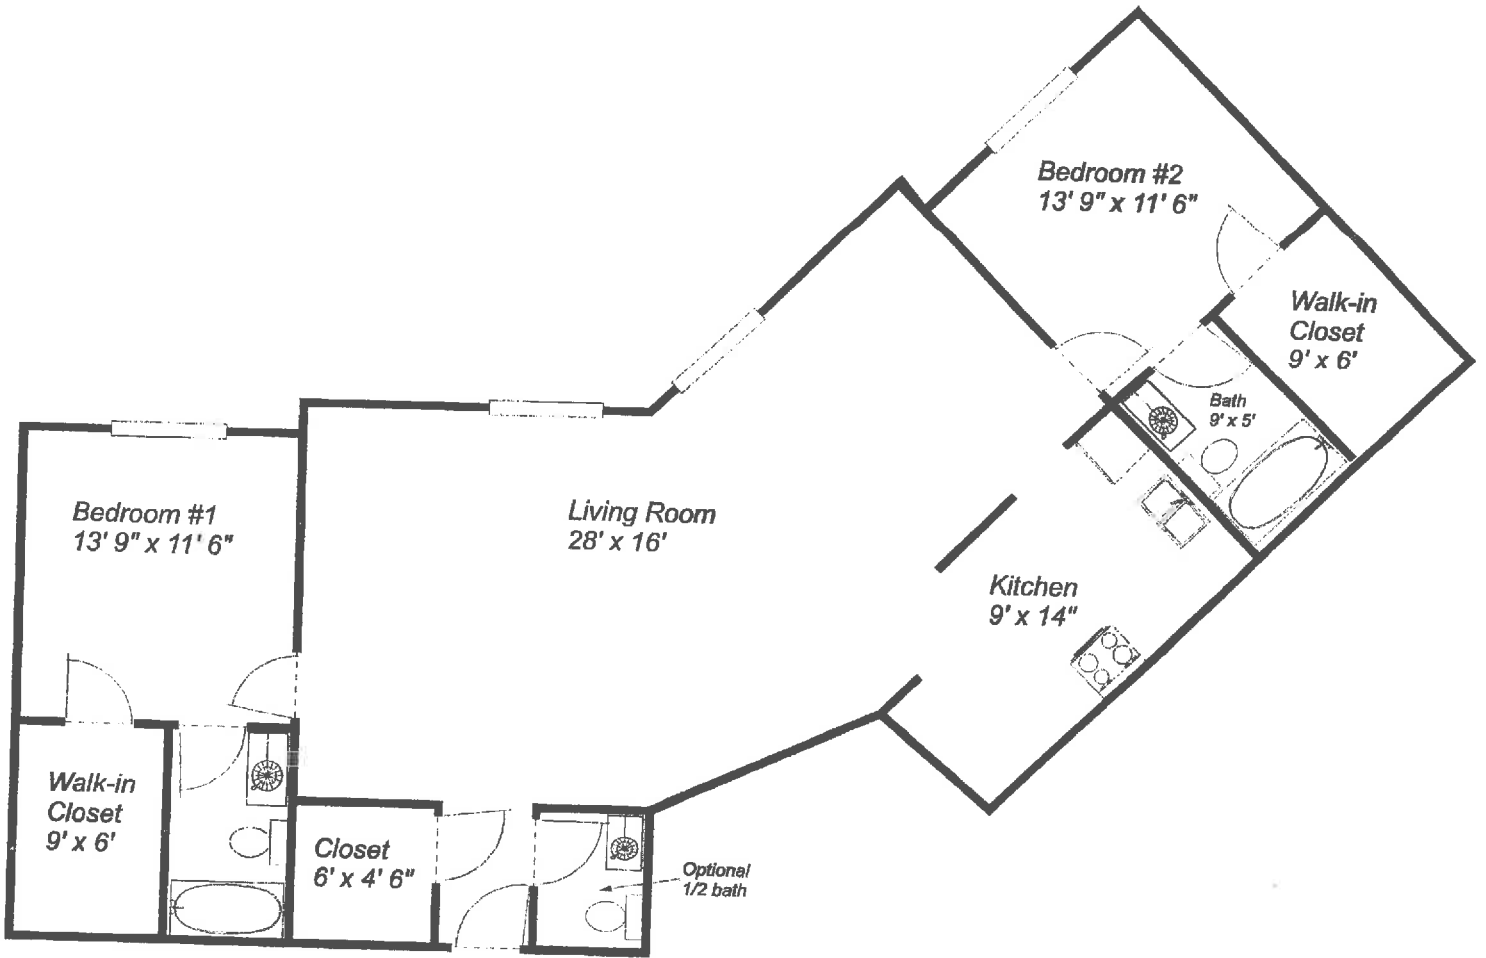

*1 Bedroom, 1 bath, 621 sq. ft.
 Unit Type: A-1
 dimensions approximate*

*1 Bedroom, 1 bath, 650 sq. ft.
Unit Type: B
dimensions approximate*

*1 Bedroom, 1 bath, 674 sq. ft.
Unit Type: B-2
dimensions approximate*

*1 Bedroom, 1 bath, 735 sq. ft.
Unit Type: Super B
dimensions approximate*

*1 Bedroom, 1 bath, 656 sq. ft.
Unit Type: C
dimensions approximate*

*2 Bedroom, 1 bath, 839 sq. ft.
Unit Type: D
dimensions approximate*

*2 Bedroom, 1 bath, 932 sq. ft.
Unit Type: E
dimensions approximate*

*2 Bedroom, 1 bath, 886 sq. ft.
Unit Type: F
dimensions approximate*

2 Bedroom, 2 bath, 1,048 sq. ft.

Unit Type: G

dimensions approximate

2 Bedroom, 2 bath, 1,290 sq. ft.
Unit Type: H
dimensions approximate