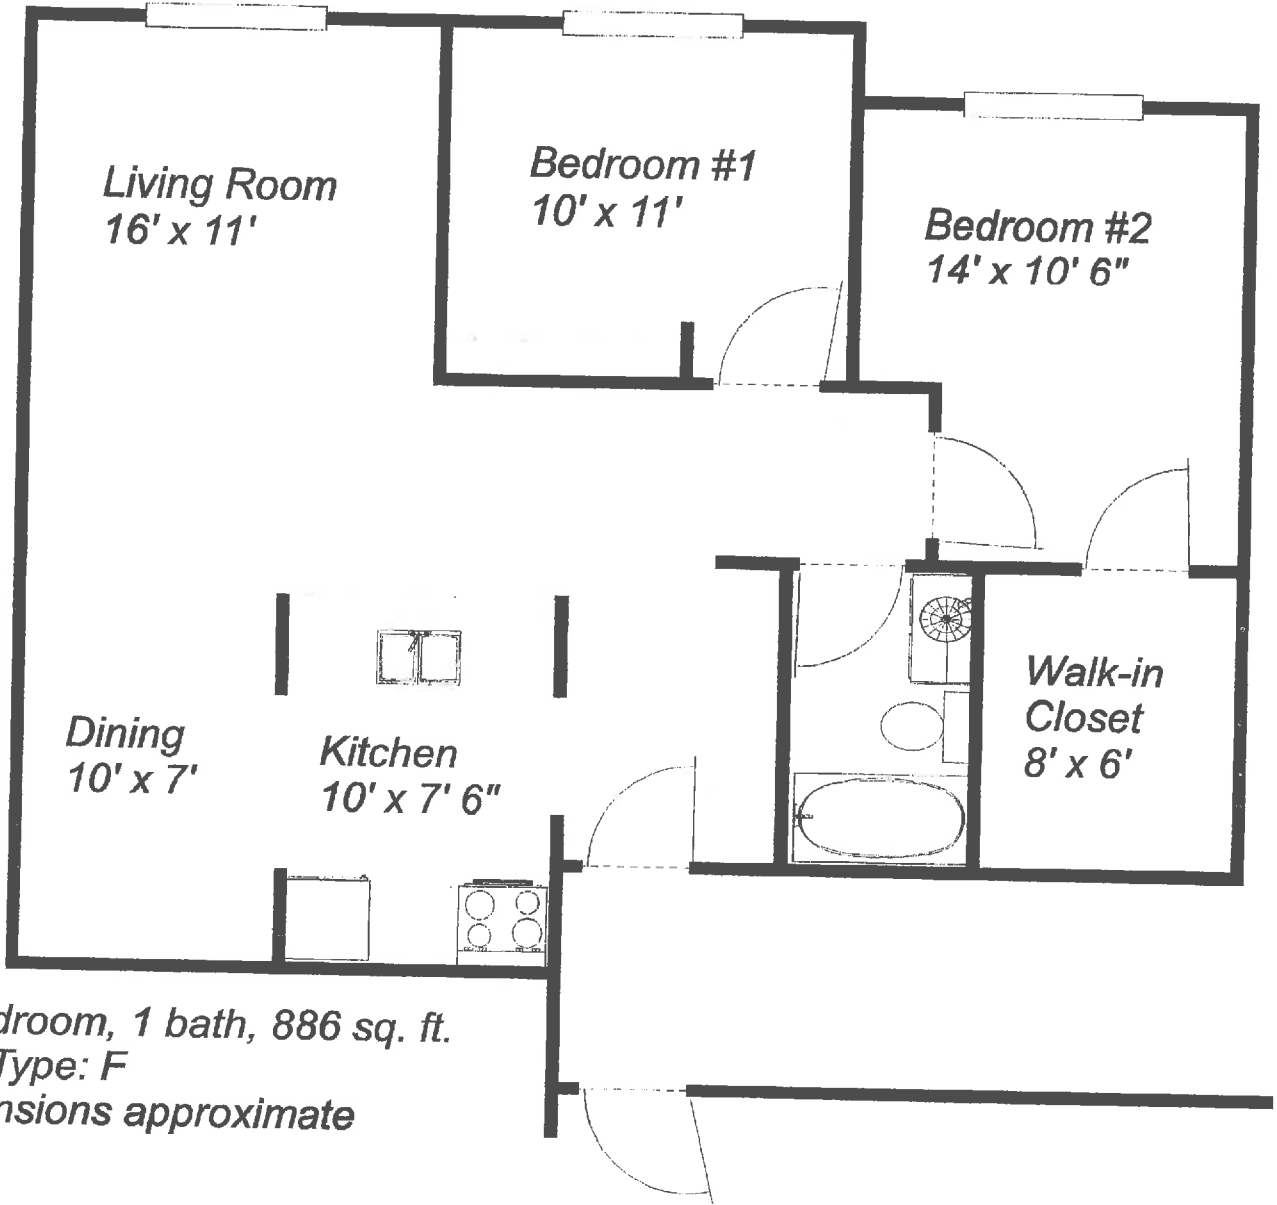

*1 Bedroom, 1 bath, 621 sq. ft.
 Unit Type: A-1
 dimensions approximate*

*1 Bedroom, 1 bath, 650 sq. ft.
Unit Type: B
dimensions approximate*

*1 Bedroom, 1 bath, 674 sq. ft.
Unit Type: B-2
dimensions approximate*

*1 Bedroom, 1 bath, 735 sq. ft.
Unit Type: Super B
dimensions approximate*

*1 Bedroom, 1 bath, 656 sq. ft.
Unit Type: C
dimensions approximate*

*2 Bedroom, 1 bath, 839 sq. ft.
Unit Type: D
dimensions approximate*

*2 Bedroom, 1 bath, 932 sq. ft.
Unit Type: E
dimensions approximate*

*2 Bedroom, 1 bath, 886 sq. ft.
Unit Type: F
dimensions approximate*

2 Bedroom, 2 bath, 1,048 sq. ft.

Unit Type: G

dimensions approximate

2 Bedroom, 2 bath, 1,290 sq. ft.
Unit Type: H
dimensions approximate